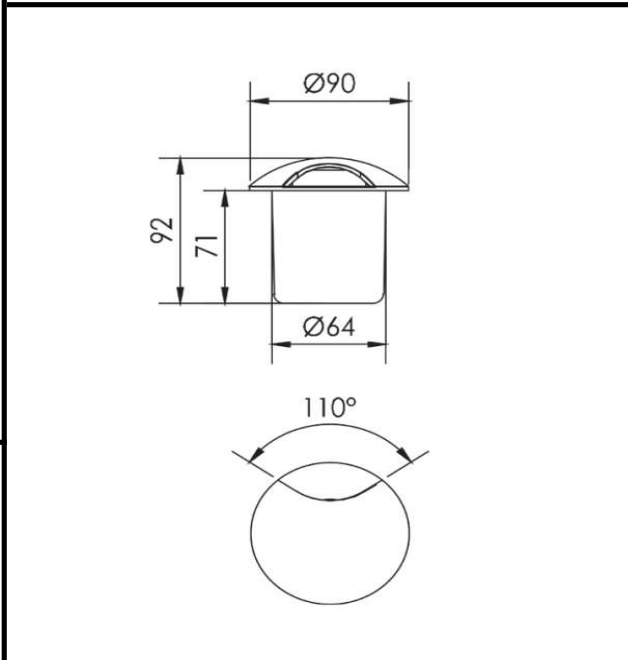

Sovitron Interior Pvt.Ltd.

Model Name	URBANA-2104A / DL-OSL-2104AB-1
Description	Inground Light

Technical description	Image
-----------------------	-------

Dimension	Dia=90mm Cutout=64mm H=92mm
Frame	Aluminum die cast
Color Tempertaure	3000K
Power	3W
Total Luminous Flux	150 lm
Efficacy	50 lm/W
IP rating	67
Color Rendering	≥80
Mounting	Buried
Beam angle	60 Degree
Optics	Polycarbonate diffuser
Dimming	NON-Dimmable
Operating Voltage	220-240 VAC
Standard Lifetime	L70 minimum at 50,000 burning hours

Dimension diagram

Remarks:-

Address: Plot #7 Saroorpur-Nangla Industrial Area,Ballabgarh-Sohna Road,Faridabad-121005
Email: info@sovitron.com